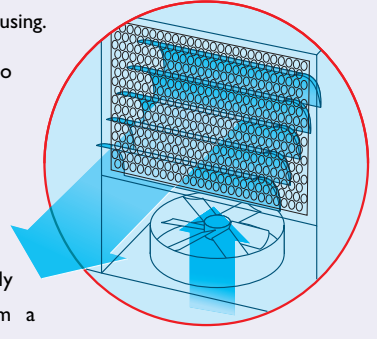

HOW YOUR ENDLESS POOL WORKS

The heart of every Endless Pool Swimming Machine is a small but powerful underwater hydraulic motor that drives a 16" propeller located at the front of the pool inside a protective housing.

The propeller pushes up to 5,000 gallons of water per minute through two grills that straighten and smooth the water. The result is a river-like current that is totally adjustable in speed from a gentle flow to a racer's pace by using the remote control.