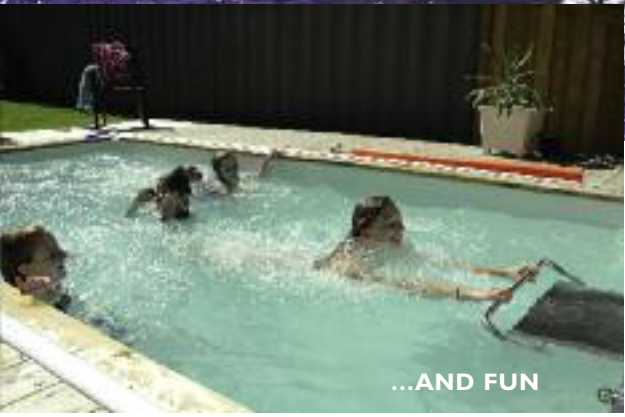

Dr. David Bachman, Los Angeles Times

SWIMMING & TRAINING

Rowdy Gaines
Olympic Gold Medalist

AQUATIC EXERCISE

RELAXATION

REHABILITATION & THERAPY

TRAINING

The Endless Pool is the #1 choice of personal pools for triathletes in training. Athletes can monitor their swim stroke in the optional underwater mirror, enabling them to correct and refine technique. The strong current provides the optimal environment when training for an open-water swim. And with an Endless Pool, busy triathletes and competitive swimmers enjoy the convenience of swimming at home, on their own schedules.

...AND FUN

Of course, the whole family can get in and swim in the Endless Pool. The kids will love swimming and playing in the current...even the family dog has been known to take a dip. The Endless Pool can help your family stay fit and have fun...together.