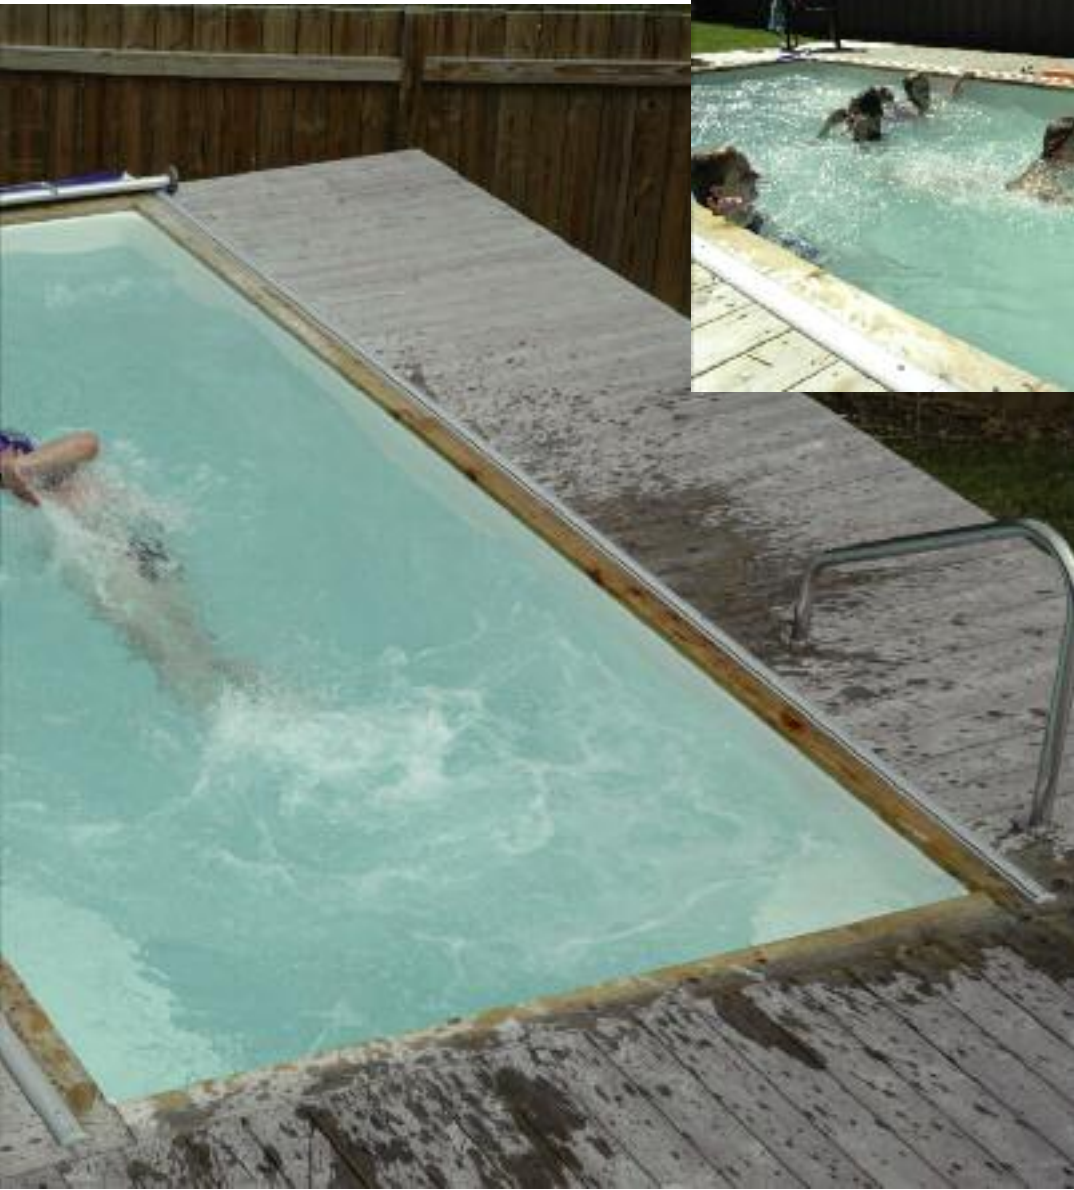

“Efficient in cost, space and also time... the Endless Pool is an investment in our family’s mental and physical health.”

Marcia P., Jonesboro, AR