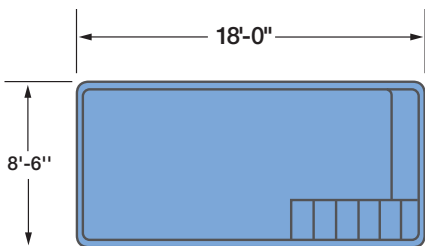

Specifications:

- 7'6" x 17' swimming area
- 54" water depth: 3,900 gallons
- overall height: 60"
- molded 3/8" reinforced fiberglass
- solar cover
- circulating pump
- cartridge type filter
- 5 hp swim current generator
- electric heater

Options:

- 7" high-visibility LED swim pace display
- underwater stainless steel swim mirror
- waterline tile
- manual retractable security cover
- natural gas or propane heater
- 60" water depth: 4,350 gallons
- 66" water depth: 4,800 gallons