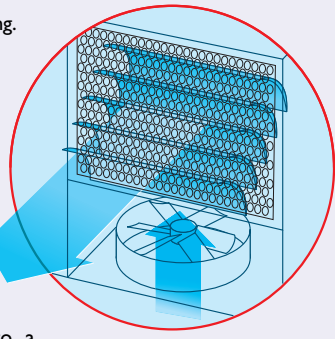

HOW YOUR FASTLANE POOL WORKS

The heart of every Fastlane Pool Swimming Machine is a small but powerful underwater hydraulic motor that drives a 16" propeller located at the front of the pool inside a protective housing.

The propeller pushes up to 19,000L of water per minute through two grills that straighten and smooth the water. The result is a river-like current that is totally adjustable in speed from a gentle flow to a racer's pace by using a remote control.