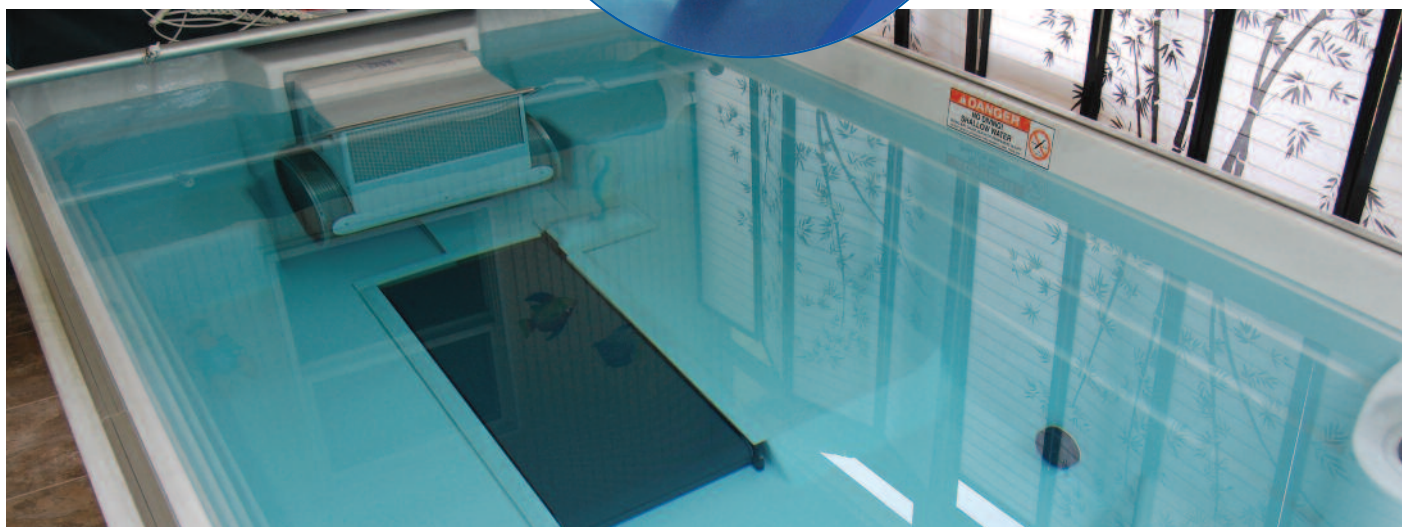

Powered underwater treadmill - walk, jog or run.