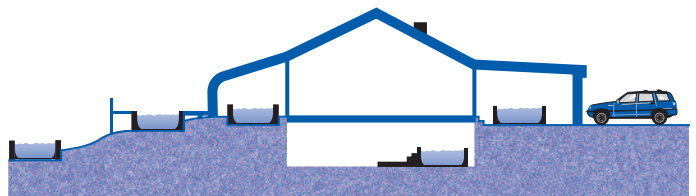

Year-round exercise indoors or out.

Fun for all ages.

Designed for easy installation

When it comes to installing an Endless Pool, the possibilities are endless. Built of sleek, long-lasting acrylic and hand-laid fiberglass with custom-placed hydrotherapy jets, our Swim Spas can be installed in a backyard or deck, or inside on any solid, level surface. We make multiple sizes to suit your site, your budget, and your interests.

The spa arrives direct from our factory in Pennsylvania pre-plumbed, pre-wired, and ready for use. Typically, the spa is unloaded and placed into position ready for hook-up to a single 60-amp, 220 volt service. You can swim the same day. Every spa comes fully skirted with insulated wrap-around cabinetry and your choice of cover. A complete heating and filtration system including a non-chlorine UV sanitizer is included along with the hydraulic propulsion equipment to power the swim current or treadmill you select.

Endless Pools can be installed inside or out. Great for swimmers, runners or any level of aspiring athlete, as well as anyone looking for relaxation and fun!

Swimming

While Endless Pools is renowned for its customer service and wide range of products, we are best known for the quality of our swim current — smooth, wide, infinitely adjustable and suited to swimmers of every ability. Toddlers learning the basics of water safety and breathing... rehab patients navigating a new knee or hip... triathletes training each day for distance events... elite college athletes perfecting the nuances of a stroke that will win them Olympic gold. All these swimmers require, and treasure, the Endless Pool current.