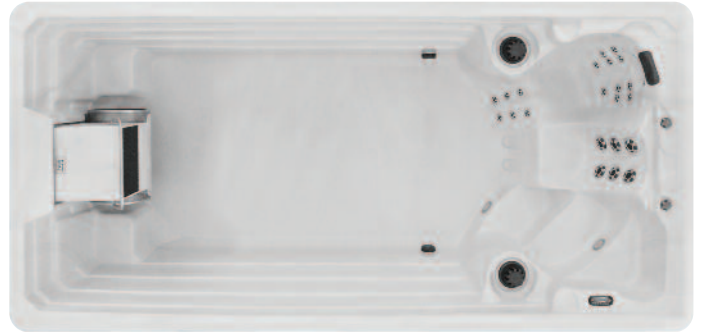

10' Exercise Spa with Resistance Jet and Treadmill

10' Exercise Spa (3.05m)

Our 10' Exercise Spa is the smallest of our four spas, and can fit into surprisingly snug locations. Combining the benefits of a fitness center with the rejuvenation of a hot tub, it is perfect for anyone devoted to health — or aspiring to fitness. Equip it with our underwater treadmill and unwind after your workout in a spacious hydrotherapy jet seat. Perfect for all forms of aquatic exercise, this model is too short to accommodate our swim current system. Add our resistance jets for use with the treadmill. Resistance jets are not appropriate for swimming.