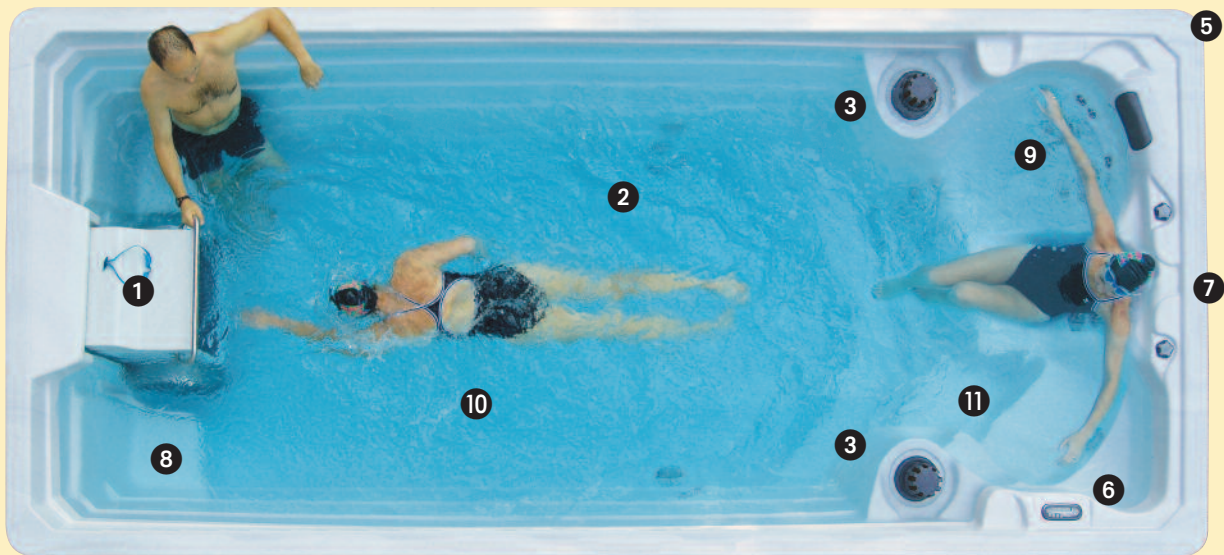

Swim current is wider than your body and deeper than your stroke.

Contoured seating at the front of the pool.

Poolside digital water quality and jet controls.

What do we mean by a high-quality swim? Ideally, when you swim against a current, all of the water is moving in the opposite direction at exactly the speed you wish to swim. Beginning swimmers need a smooth current more than anyone. You should feel no turbulence, no bubbles, no water movement at all. If you closed your eyes, you'd believe you were swimming in still water. We approach this ideal of a natural, comfortable swim by moving the water with a large-diameter propeller operating at relatively low speeds of 10 to 300 rpm. Water passes through arrays of turning vanes and conditioning grills that eliminate turbulence. The resulting stream is as close to a smooth river as is physically possible.

Built of sleek, long-lasting acrylic and hand-laid fiberglass, the Endless Pool Swim Spa can be installed in a backyard or deck, or indoors on any solid, level surface. The Swim Spa includes custom wrap-around cabinetry, contoured hydrotherapy jetted seats, water heating and purification equipment, and the 5 hp Power Unit used to drive the patented swim current!

“The Endless Pool Swim Spa has helped ‘uncomplicate’ our lives...not many things do this.”

- Newark, DE

- 1 improved Endless Pool swim current
- 2 greater depth: our new model has a water depth up to 50".
- 3 better filtration: two weir-type skimmer-filters (each 50 sq. ft.) allow you to vary the fill level of the spa
- 4 a solid insulated 1" foam bottom with a rugged ABS protective tray
- 5 an insulated cabinet allowing for energy efficient operation
- 6 digital controls
- 7 ultraviolet water sanitizing system
- 8 front seats on either side of the propulsion housing
- 9 therapy area with two jetted seats and stairs
- 10 larger exercise area
- 11 LED Lighting System