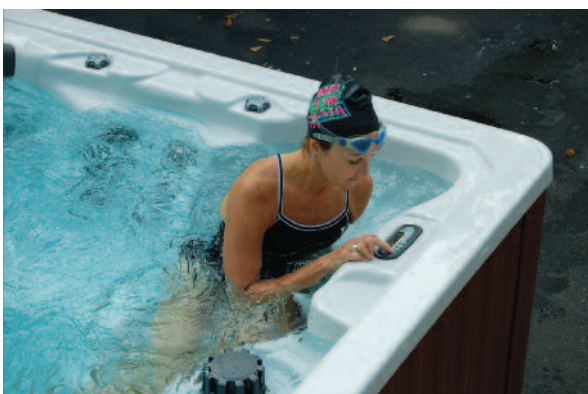

# THE SWIM SPA FOR SWIMMERS

*Enjoy backyard living at its finest with a pool and a spa all in one. Endless Pools, Inc. has twenty-three years of experience designing and selling premier swimming machines, and this newest Swim Spa is the culmination of a multi-year development process. With a longer swim lane, an even smoother current, deeper water, four seats including a "tranquility zone" with 24 hydrotherapy jets, a beautiful acrylic shell, and plug-and-play simplicity, the 2012 Endless Pool Swim Spa is the perfect place for swimming, aquatic exercise, and relaxation.*

Swim current is wider than your body and deeper than your stroke.

Contoured seating at the front of the pool.

Poolside digital water quality and jet controls.

What do we mean by a high-quality swim? Ideally, when you swim against a current, all of the water is moving in the opposite direction at exactly the speed you wish to swim. Beginning swimmers need a smooth current more than anyone. You should feel no turbulence, no bubbles, no water movement at all. If you closed your eyes, you'd believe you were swimming in still water. We approach this ideal of a natural, comfortable swim by moving the water with a large-diameter propeller operating at relatively low speeds of 10 to 300 rpm. Water passes through arrays of turning vanes and conditioning grills that eliminate turbulence. The resulting stream is as close to a smooth river as is physically possible.

Contrast this with our competitors' swim spas, which produce a current using multiple pumps or small, high-speed propellers; there, the swimmer struggles against a narrow jet of water and relentless turbulence. The difference could not be more dramatic.

We are proud to offer our unique Endless Pool current in this beautiful – and completely updated – product. It truly is a wonderful way to relax at the end of the day while enjoying the world's best exercise in the world's best swim spa.