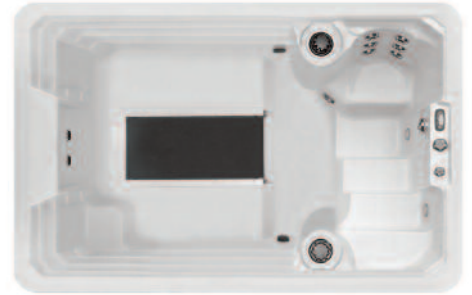

ENDLESS POOLS®

8 0 0 - 7 3 2 - 8 6 6 0

Choices

The Spa Series by Endless Pools comes in a range of sizes with a variety of options and finishes, suitable for every budget, site and taste. The dimensions, siding, location and color of your Spa will make it the perfect product for you, a family gathering place for repose and recreation, and a showpiece of your home. Our knowledgeable and experienced Design Representatives will help you through every step of the process, from assessing your needs to deciding on accent lighting. Configure your spa online at www.endlesspools.com/config

10' Exercise Spa with Resistance Jet and Treadmill

10' Exercise Spa (3.05m)

Our 10' Exercise Spa is the smallest of our four spas, and can fit into surprisingly snug locations. Combining the benefits of a fitness center with the rejuvenation of a hot tub, it is perfect for anyone devoted to health — or aspiring to fitness. Equip it with our underwater treadmill and unwind after your workout in a spacious hydrotherapy jet seat. Perfect for all forms of aquatic exercise, this model is too short to accommodate our swim current system. Add our resistance jets for use with the treadmill. Resistance jets are not appropriate for swimming.