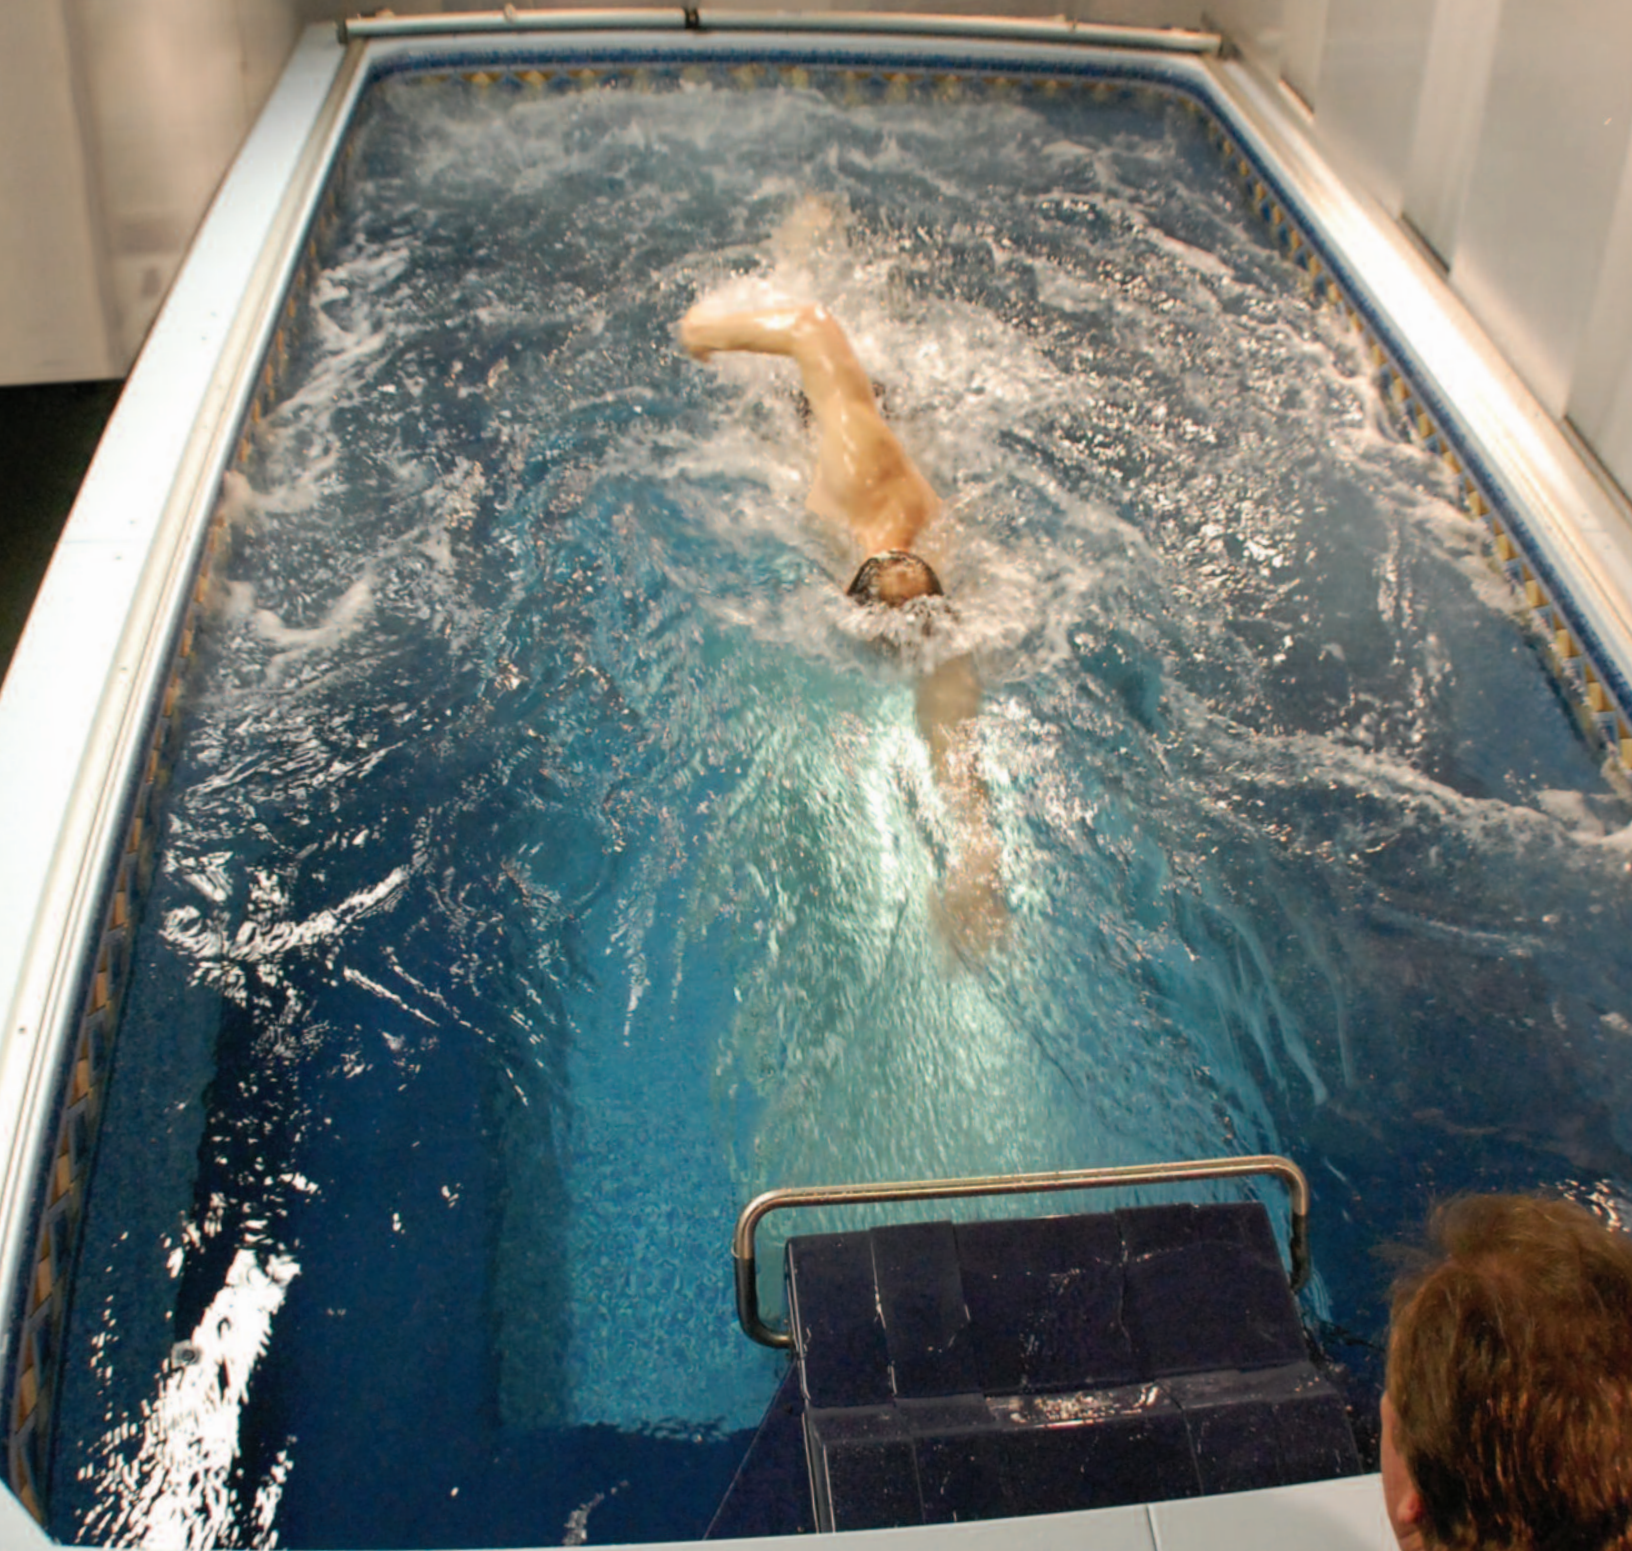

ENDLESS POOL ELITE

STROKE TRAINING SYSTEM

Elite One-on-One Coaching

Introducing the Endless Pool Elite, a counter-current swimming machine that will revolutionize swim instruction. The Elite offers coaches a unique and unprecedented opportunity to analyze every element of their swimmers' stroke, while providing both coach and athlete instantaneous, real-time feedback via multiple adjustable cameras and mirrors. Most importantly, the Elite is fast, strong and smooth — faster by far than any swimming machine on the market today — as smooth as the original flume in Colorado Springs. And with units as small as 9' x 16', it fits on any deck... and in any program.

For two decades, Endless Pools, Inc., has been the world leader in counter-current swimming machines, selling over 16,000 units to homeowners, physical therapists and masters swimmers for swimming, water exercise and recovery. Our new 7.5 HP Elite pool is designed specifically for top swimmers: with a 50 second 100-yard pace, it even challenges sprinters. With the Elite, a coach can increase the current speed to a swimmer's race pace — see precisely when and how their stroke breaks down — and fix it. Immediately. You can't do that yelling across three lanes of a 50-meter pool.

The Elite is also ideal for teaching all levels of swimming, from young beginners to Masters — generating welcome income for your program. There is no better one-on-one teaching environment.

Overhead mirror for instant feedback.

0:50–hundred yard pace

University of Kentucky

Endless Pool Elite Specifications/Options

- 8' x 14' swimming area (9' 4" x 15' 4" min. footprint)
- 44" or 50" water depth
- modular steel construction
- 7.5 HP, two propeller, swim current generator
- reinforced acrylic water flow and conditioning system
- three 59" x 18" stainless steel VGB compliant suction grills
- perimeter coping
- commercial grade water quality system
- automatic chemistry controller (ORP, pH)
- lockable retractable security cover