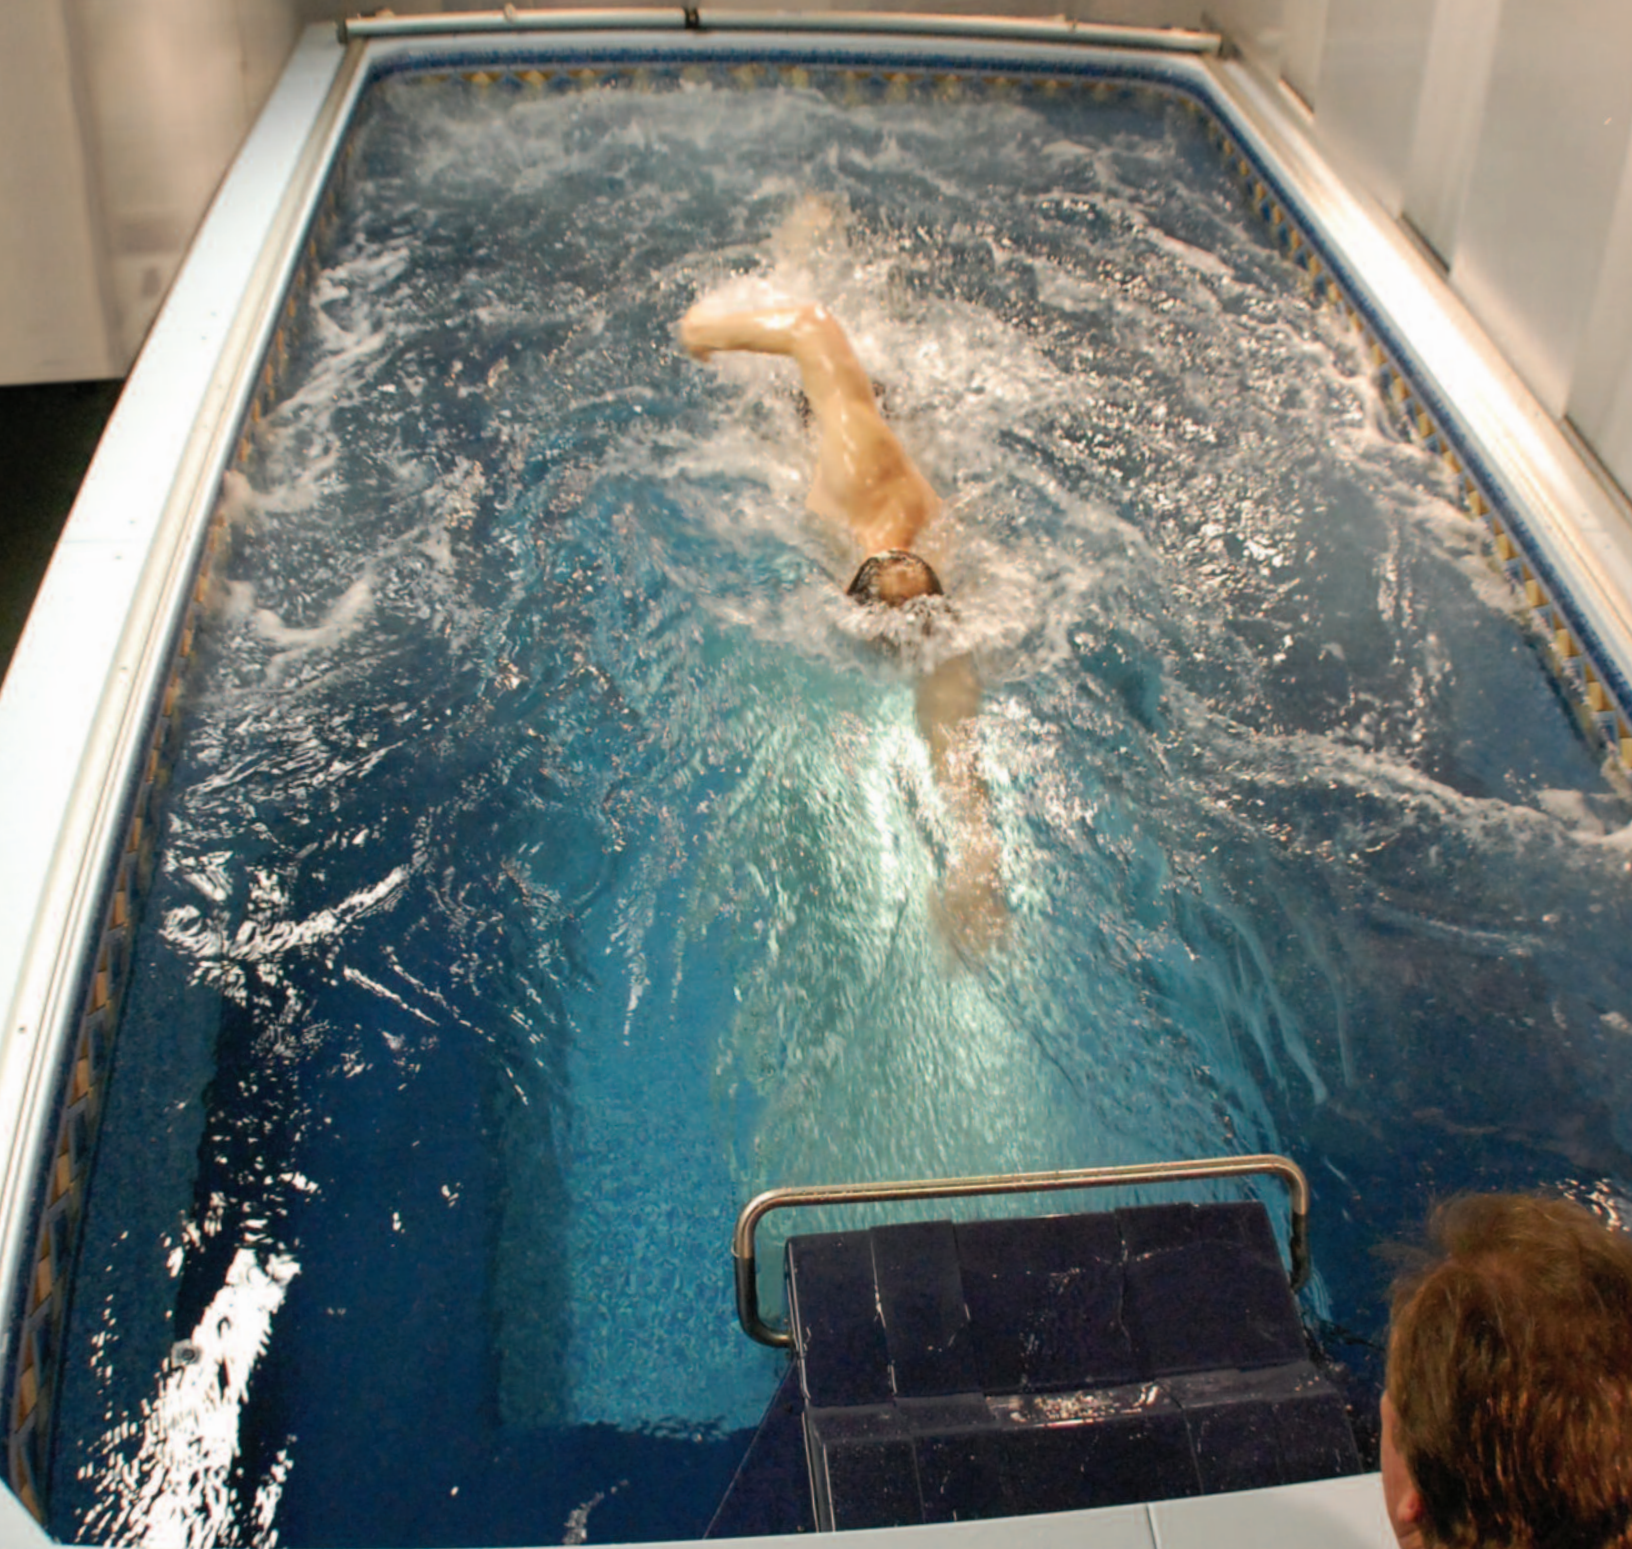

# ENDLESS POOL ELITE

## STROKE TRAINING SYSTEM

*Elite One-on-One Coaching*

**Introducing the Endless Pool Elite**, a counter-current swimming machine that will revolutionize swim instruction. The Elite offers coaches a unique and unprecedented opportunity to analyze every element of their swimmers' stroke, while providing both coach and athlete instantaneous, real-time feedback via multiple adjustable cameras and mirrors. Most importantly, the Elite is fast, strong and smooth — faster by far than any swimming machine on the market today — as smooth as the original flume in Colorado Springs. And with units as small as 8' x 14', it fits on any deck... and in any program.

For two decades, Endless Pools, Inc., has been the world leader in counter-current swimming machines, selling over 16,000 units to homeowners, physical therapists and masters swimmers for swimming, water exercise and recovery. Our new 7.5 HP Elite pool is designed specifically for top swimmers: with a 51 second 100-yard pace, it even challenges sprinters. With the Elite, a coach can increase the current speed to a swimmer's race pace — see precisely when and how their stroke breaks down — and fix it. Immediately. You can't do that yelling across three lanes of a 50-meter pool.

The Elite is also ideal for teaching all levels of swimming, from young beginners to Masters — generating welcome income for your program. There is no better one-on-one teaching environment.

Overhead mirror for instant feedback.